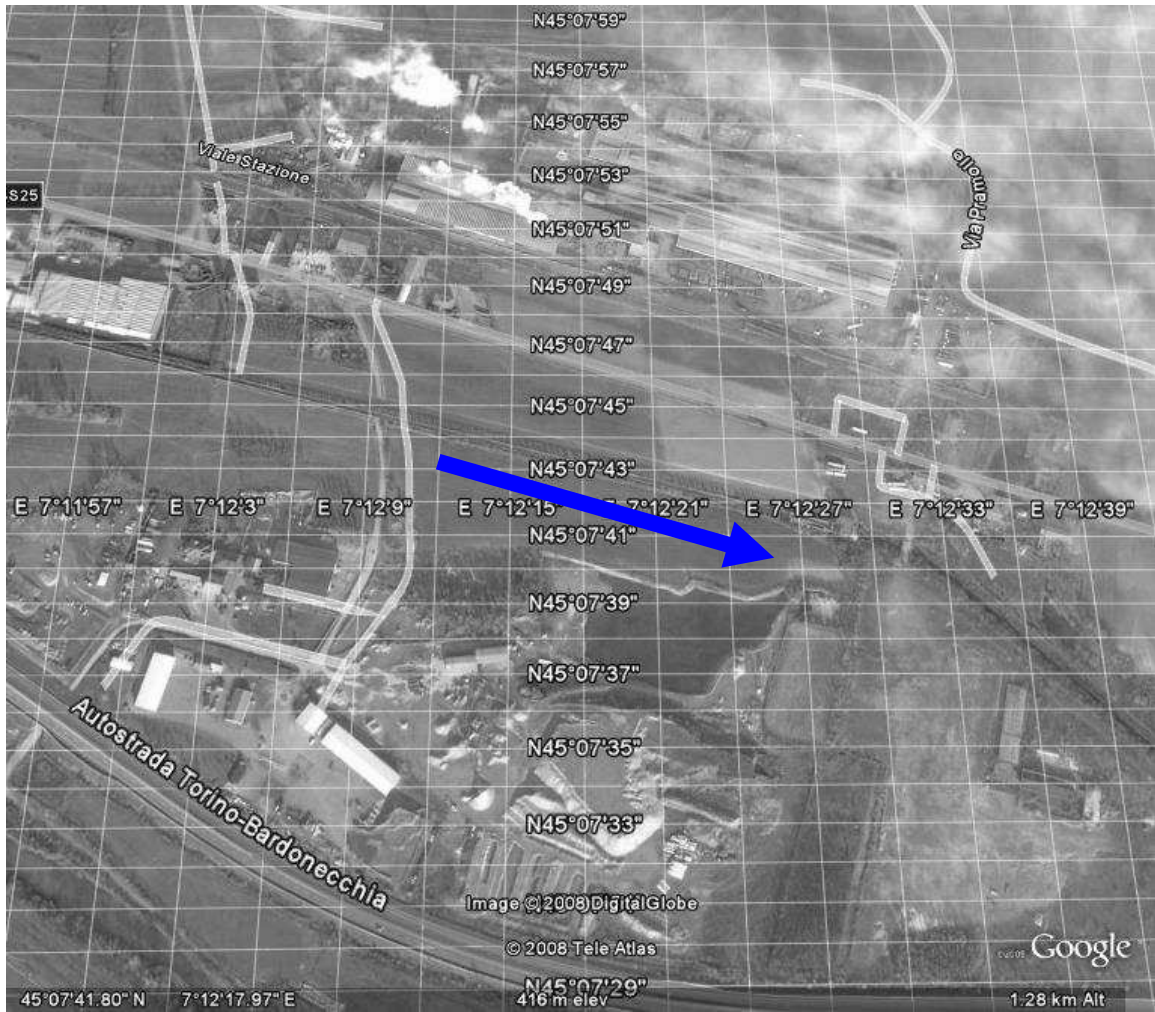

GAD OUTLANDING FIELD N45:02:40 E 6:50:21;1075m Elev. ; 300m Length
WATCH FOR ELECTRICAL LINES W OF THE FIELDS

BUSSOLENO OUT N45:07:41;E7:12:15 ;416 m Elev. ; 400m Lenght